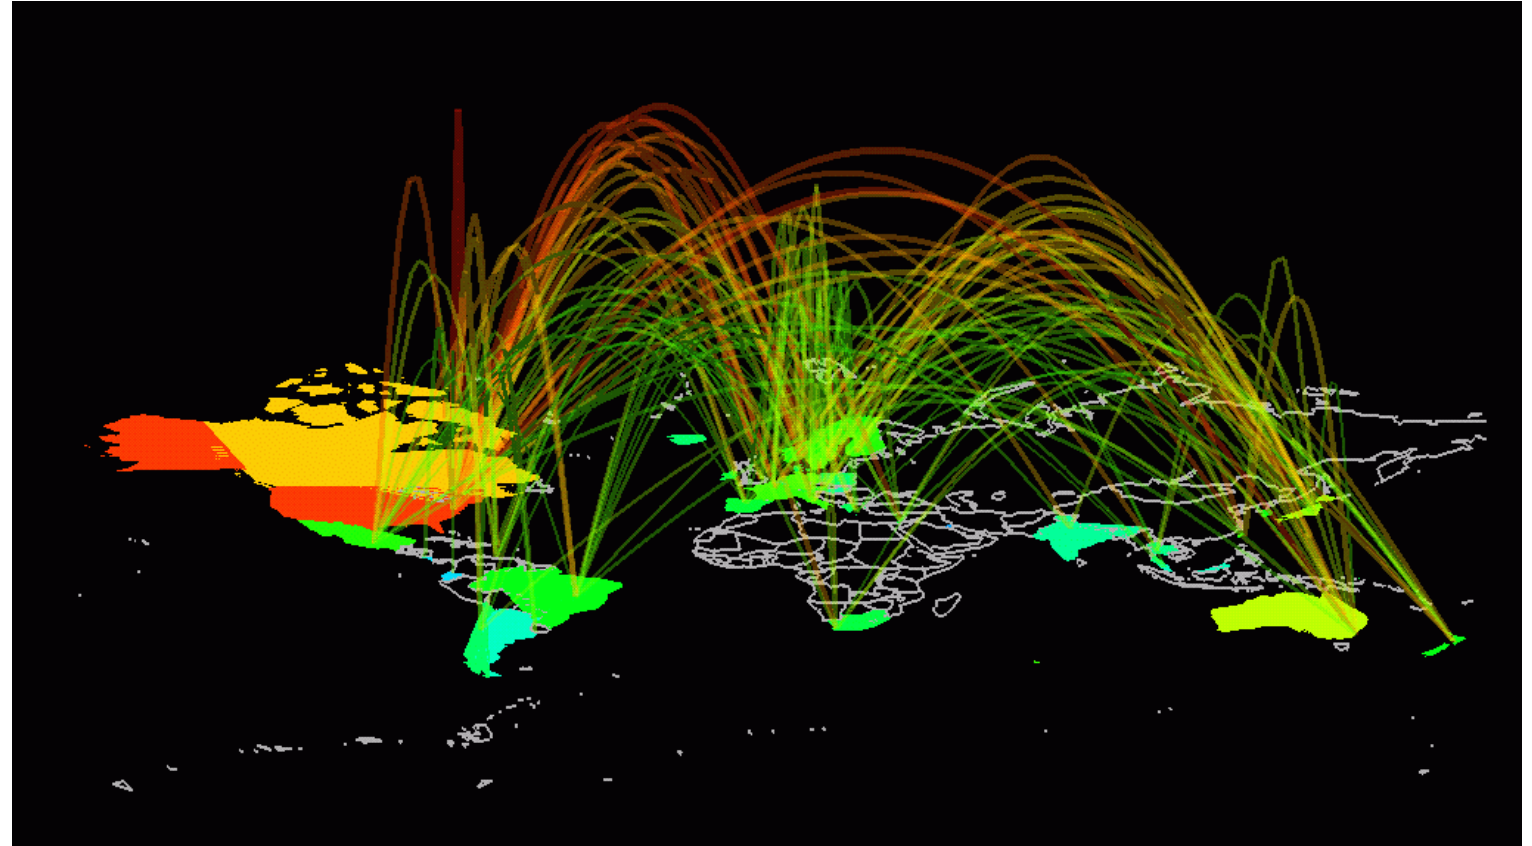

Prayer

Prayer
Connects us

Prayer
Connects us
worldwide

Over All The Earth

**1. Over all the Earth you reign on high,
Ev'ry mountain stream,
Ev'ry sunset sky,
But my one request,
Lord, my only aim:
Is that you reign in me again.**

A scenic view of a paved path leading down a hillside towards a city at sunset. The path is made of concrete and leads from the foreground down a grassy slope. In the distance, a city skyline is visible against a sunset sky with orange and blue tones. The text is overlaid on a semi-transparent white box in the center of the image.

***Lord, reign in me, reign in your power,
Over all my dreams,
In my darkest hour.
You are the Lord of all I am,
So won't you reign in me again.***

A scenic view of a paved path leading down a hillside towards a town at sunset. The sky is filled with dramatic, dark clouds, and the sun is setting on the horizon, casting a warm glow over the landscape. The path is made of concrete and leads down a grassy slope. In the distance, a town is visible on a hillside, with buildings and a church spire. The overall atmosphere is peaceful and contemplative.

***Lord, reign in me, reign in your power,
Over all my dreams,
In my darkest hour.
You are the Lord of all I am,
So won't you reign in me again.***

A scenic view of a city at sunset with a path leading down a hill. The sky is filled with dramatic, dark clouds, and the sun is setting on the horizon, casting a warm glow over the city and the surrounding hills. A concrete path leads down a grassy hill towards the city in the distance.